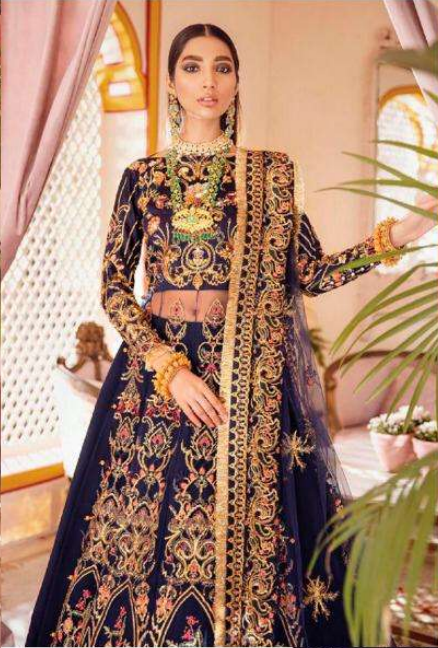

Ramsha®

#R-262

TOP- BUTTER FLY NET WITH HEAVY EMBROIDERY  
BOTTOM- DULL SANTOON  
DUPATTA - NET WITH HEAVY EMBROIDERY

#R-263

TOP- BUTTER FLY NET WITH HEAVY EMBROIDERY  
BOTTOM- DULL SANTOON  
DUPATTA - NET WITH HEAVY EMBROIDERY

#R-264

TOP- BUTTER FLY NET WITH HEAVY EMBROIDERY  
BOTTOM- DULL SANTOON  
DUPATTA - NET WITH HEAVY EMBROIDERY

Ramsha®

Ramsha®

#R-262

#R-263

#R-264