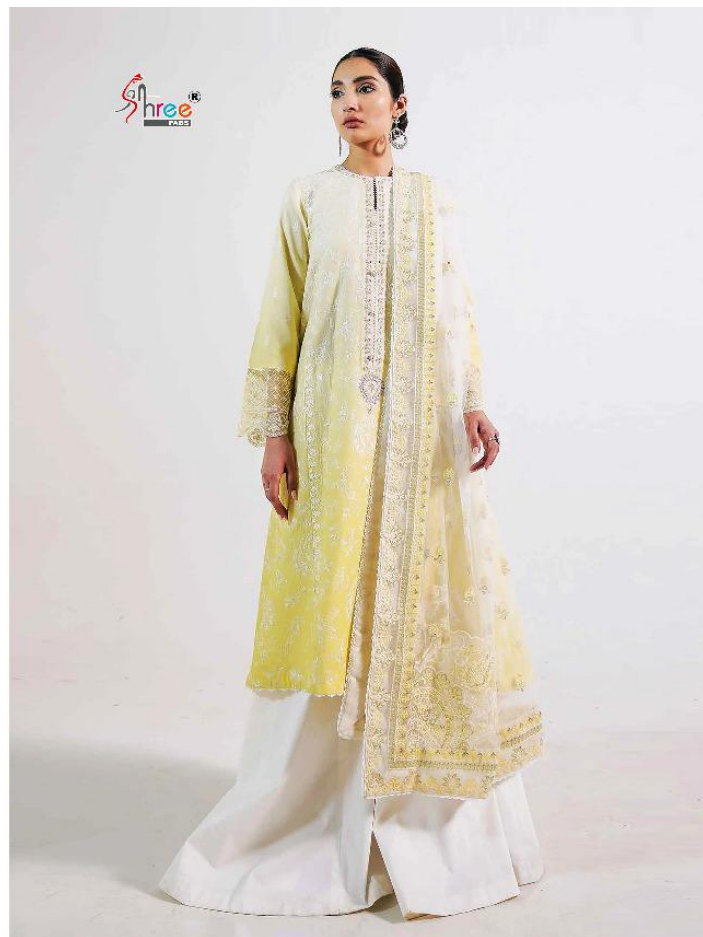

ZARA SHEHZAN
LAWN COLLECTION

Shree[®]
FABS

ZARA SHEHZAN
LAWN COLLECTION

ZARA SHEHZAN
LAWN COLLECTION

1727

ZARA SHEHZAN
LAWN COLLECTION

1728

Shree
FAB

ZARA SHEHZAN
LAWN COLLECTION

1731

Shree
LAWNS

ZARA SHAHJAHAN LAWN COLLECTION

D.NO.	TOP	BOTTOM	DUPATTA
1727	CAMBRIC COTTON WITH HEAVY EMBROIDERY	SEMI LAWN	BUTTER FLY NET WITH WORK
1728	CAMBRIC COTTON WITH HEAVY EMBROIDERY	SEMI LAWN	BUTTER FLY NET WITH WORK
1729	CAMBRIC COTTON WITH HEAVY EMBROIDERY	SEMI LAWN	CHIFFON PRINTED
1730	CAMBRIC COTTON WITH HEAVY EMBROIDERY	SEMI LAWN	BUTTER FLY NET WITH WORK
1731	CAMBRIC COTTON WITH HEAVY EMBROIDERY	SEMI LAWN	JACQUARD DUPATTA