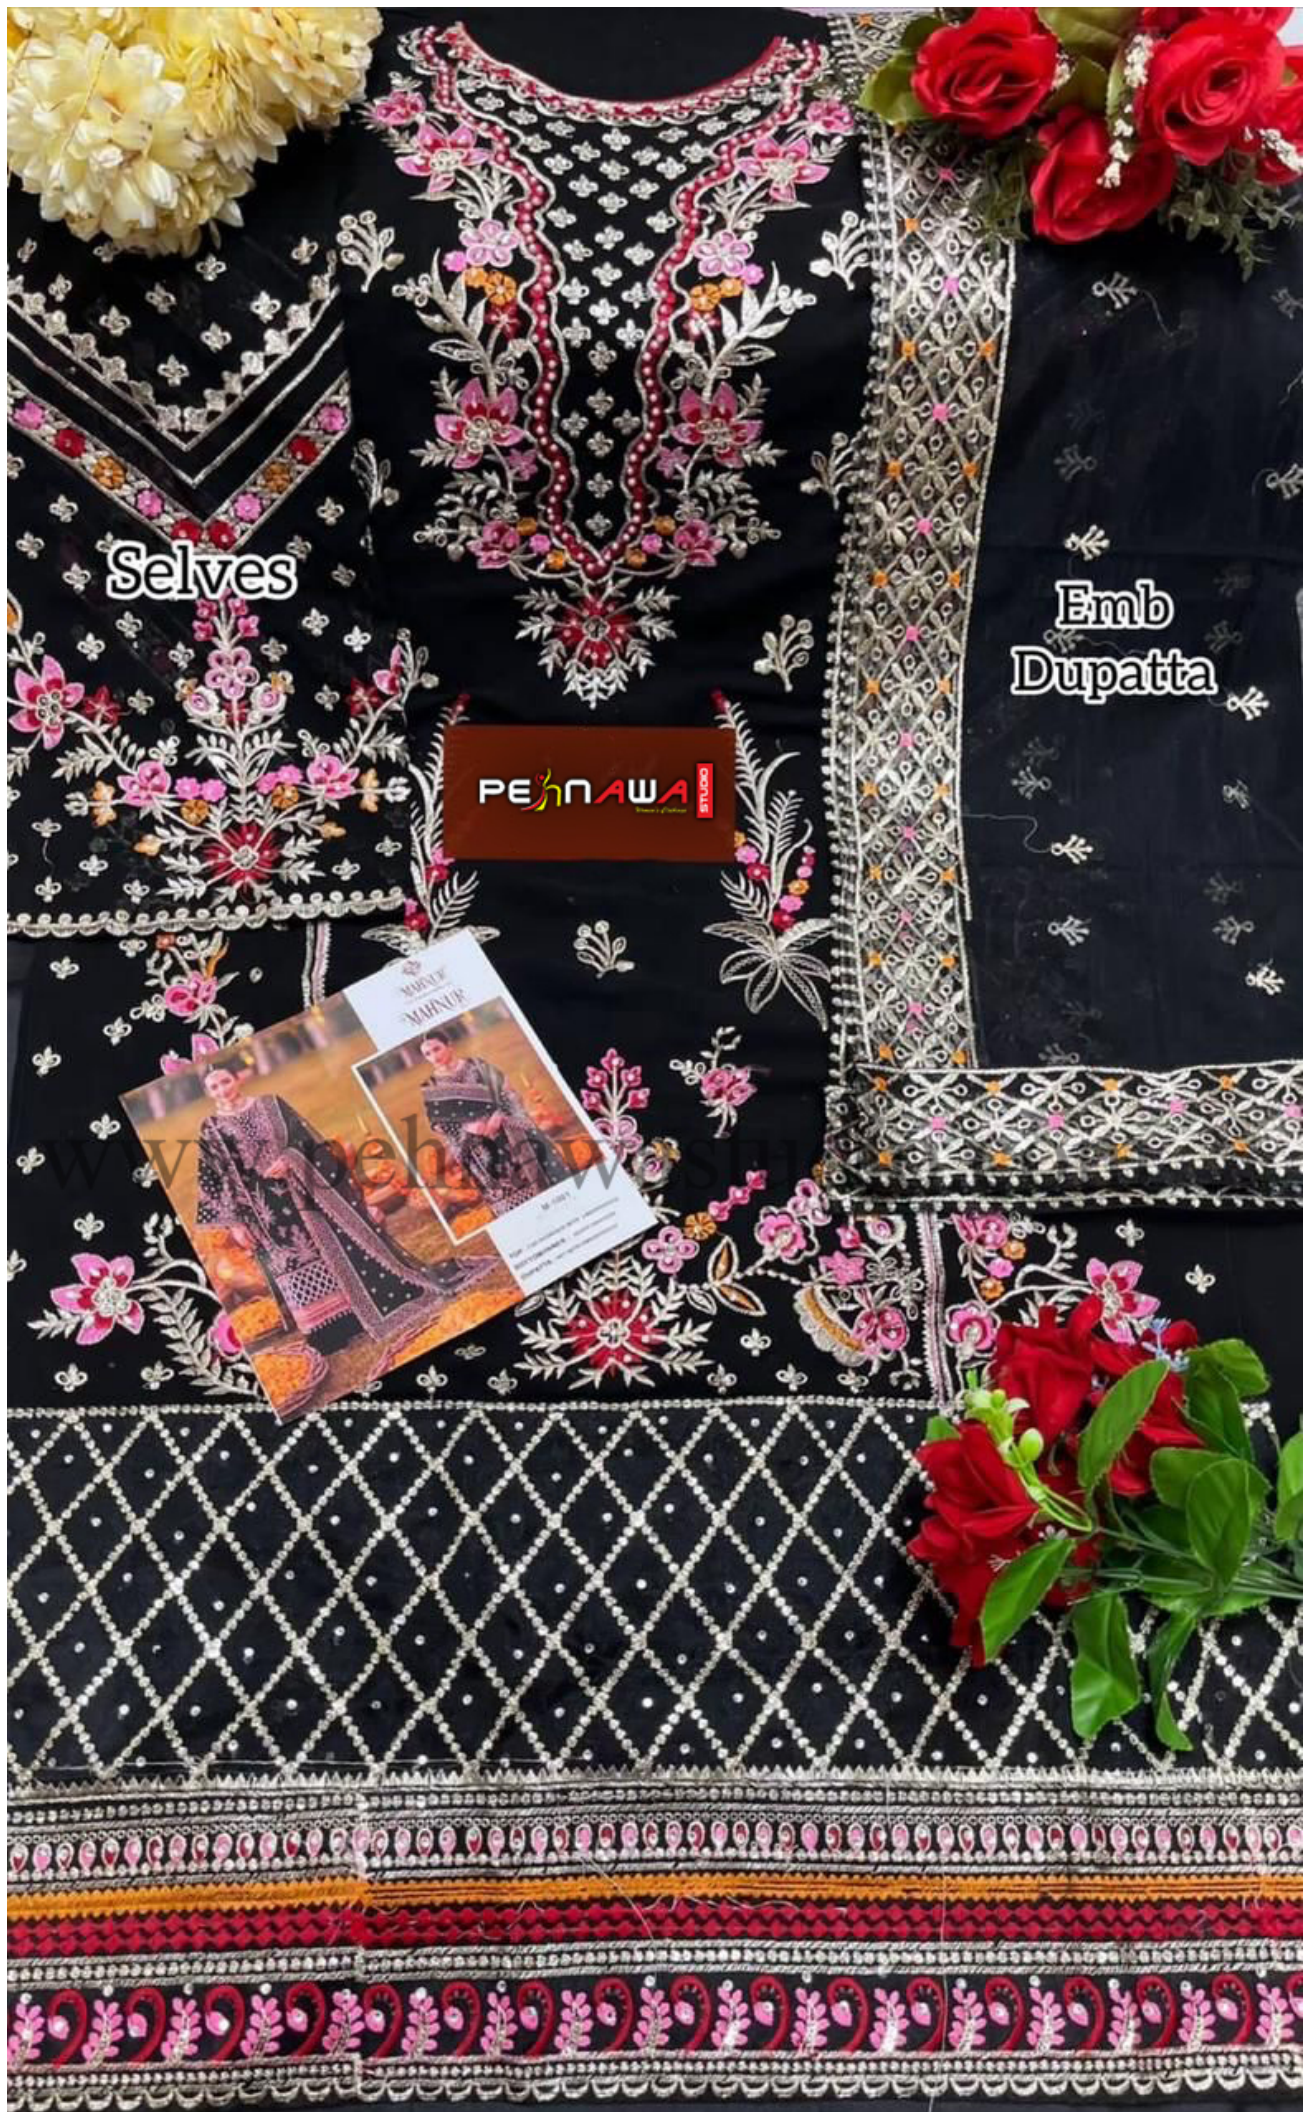

Selves

Emb
Dupatta

PEJAWA STUDIO