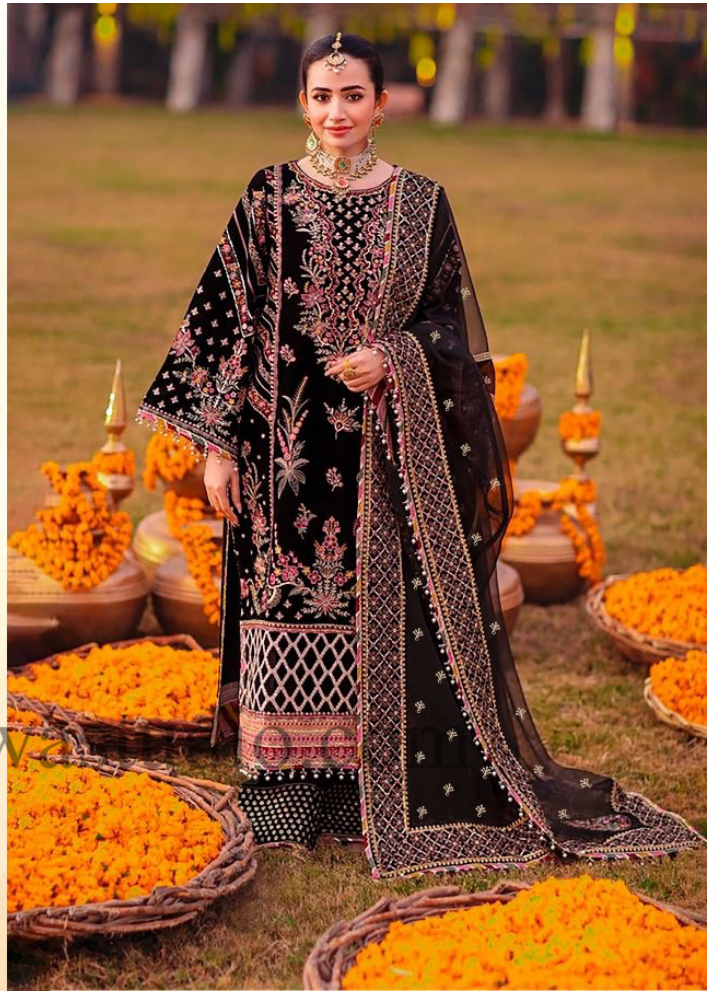

PEJNAWA STUDIO
MAHNUR
Vol-1

M-1001

TOP.: FOX GEORGATE WITH EMBROIDERED

BOTTOM/INNER.: HEAVY SANTOON

DUPATTA.: NET WITH EMBROIDERY

PEJNAWA STUDIO
MAHNUR
Vol-1

M-1001

TOP.: FOX GEORGATE WITH EMBROIDERED

BOTTOM/INNER.: HEAVY SANTOON

DUPATTA.: NET WITH EMBROIDERY

PEHNAWA STUDIO

Code (1001)

Selves

Emb
Dupatta

PEJAWA STUDIO