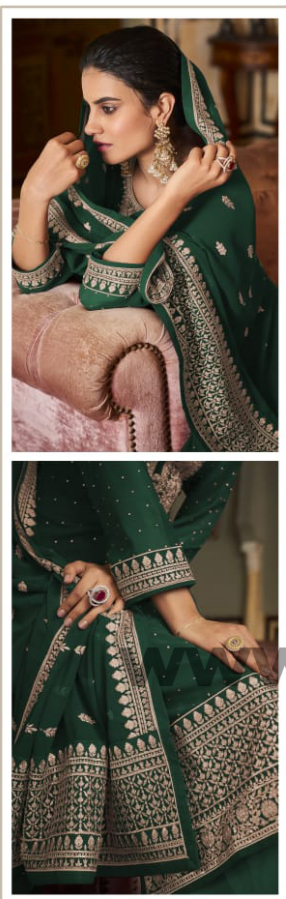

PEHNAWA STUDIO
Woman's Collection

www.pehnavas.com

303