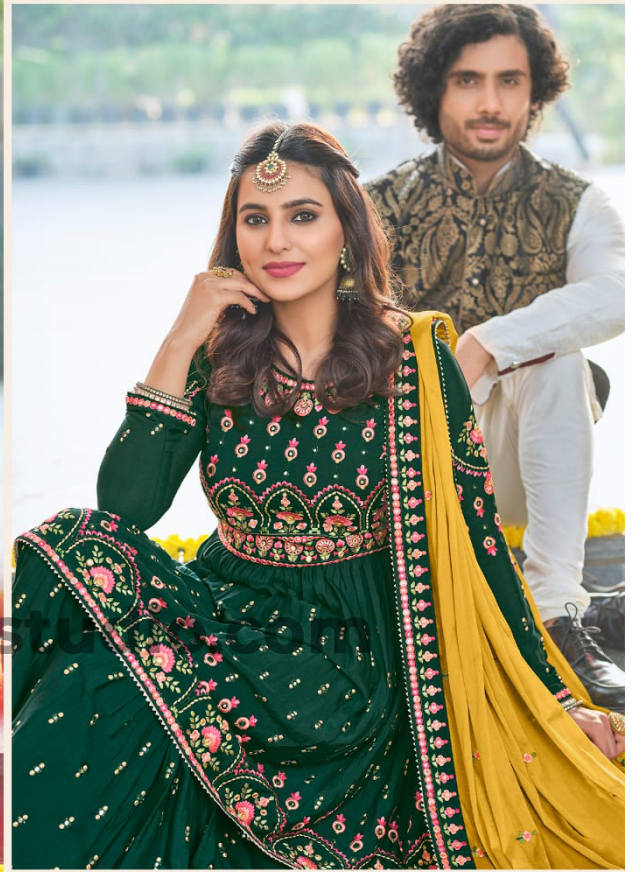

PEHNAWA STUDIO
Women's Elegance
Riwaz
Vol-3